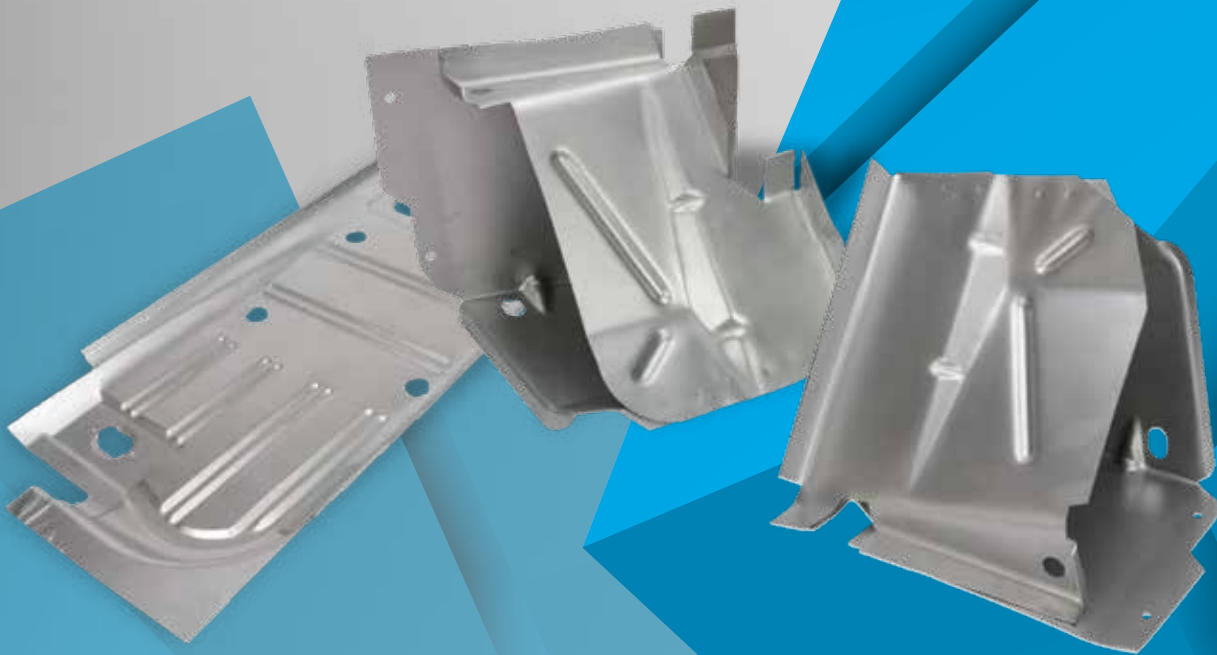

CLASSIC CARS

DESERVE PREMIUM PARTS

THE BENCHMARK OF QUALITY FOR THE PERFECT BODY RESTORATION

- Manufactured with high-gauge steel for maximum strength and quality
- Each part covers a specific area to keep as much as the original body as possible
- No logo or product numbers used
- Unit is designed to OE fit, form and function requirements

KEEPING IT CLASSIC?

Our body panels are perfect for those of you who want to keep as much of the original body as possible. The wide range of panels cover specific areas of your classic car to keep it original.